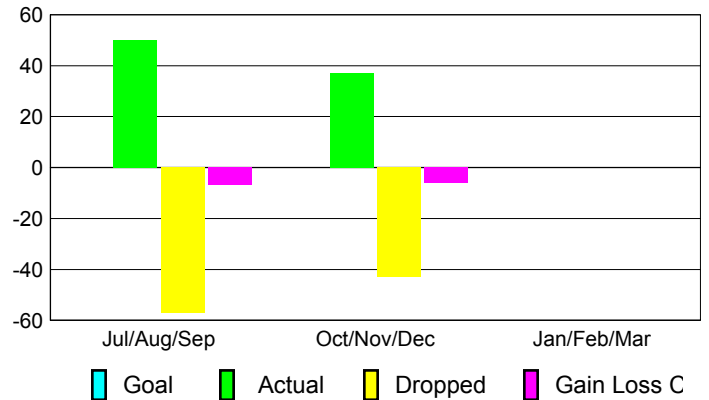

### YTD Status Quo Clubs 2012-2013

Status Quo Clubs Compared to Status Quo Members

## MEMBERSHIP

Membership Results  
2012-2013

Membership  
2011-2012

Month	Net Memb Goal	Actual New Memb	Actual Dropped Memb	Gain/Loss of Memb	Gain/Loss of Memb
Jul/Aug/Sep		50	-57	-7	-17
Oct/Nov/Dec		37	-43	-6	-23
Jan/Feb/Mar					3
<b>Totals</b>		<b>87</b>	<b>-100</b>	<b>-13</b>	<b>-37</b>

### Membership Results 2012-2013

Goal, New, Dropped, Gain/Loss

### Comparison of Membership Gain/Loss

Current Year Compared to the Previous Year