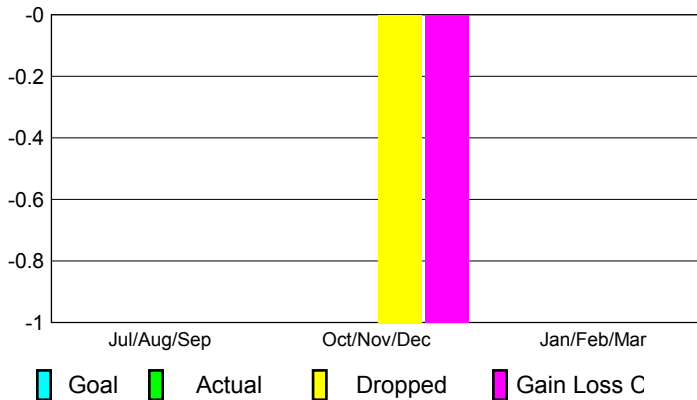

## CLUBS

Club Results  
2012-2013

Clubs  
2011-2012

Month	New Club Goal	Actual New Clubs	Actual Dropped Clubs	Gain/Loss of Clubs	Gain/Loss of Clubs
Jul/Aug/Sep		0	0	0	0
Oct/Nov/Dec		0	-1	-1	0
Jan/Feb/Mar					0
<b>Totals</b>		<b>0</b>	<b>-1</b>	<b>-1</b>	<b>0</b>

### Club Results 2012-2013

Goal, New, Dropped, Gain/Loss