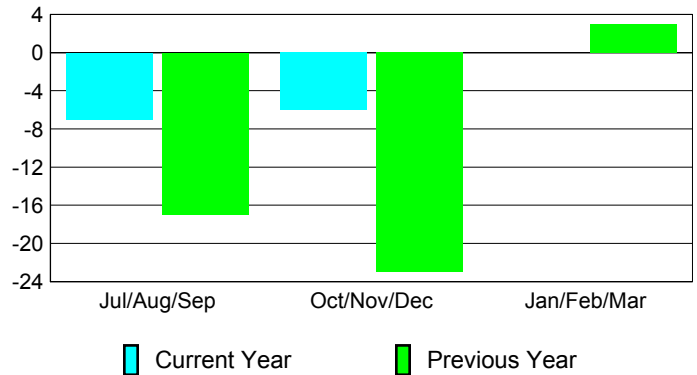

Gender Comparison 2012-2013

Jul/Aug/Sep

Oct/Nov/Dec

Jan/Feb/Mar

Male

Female